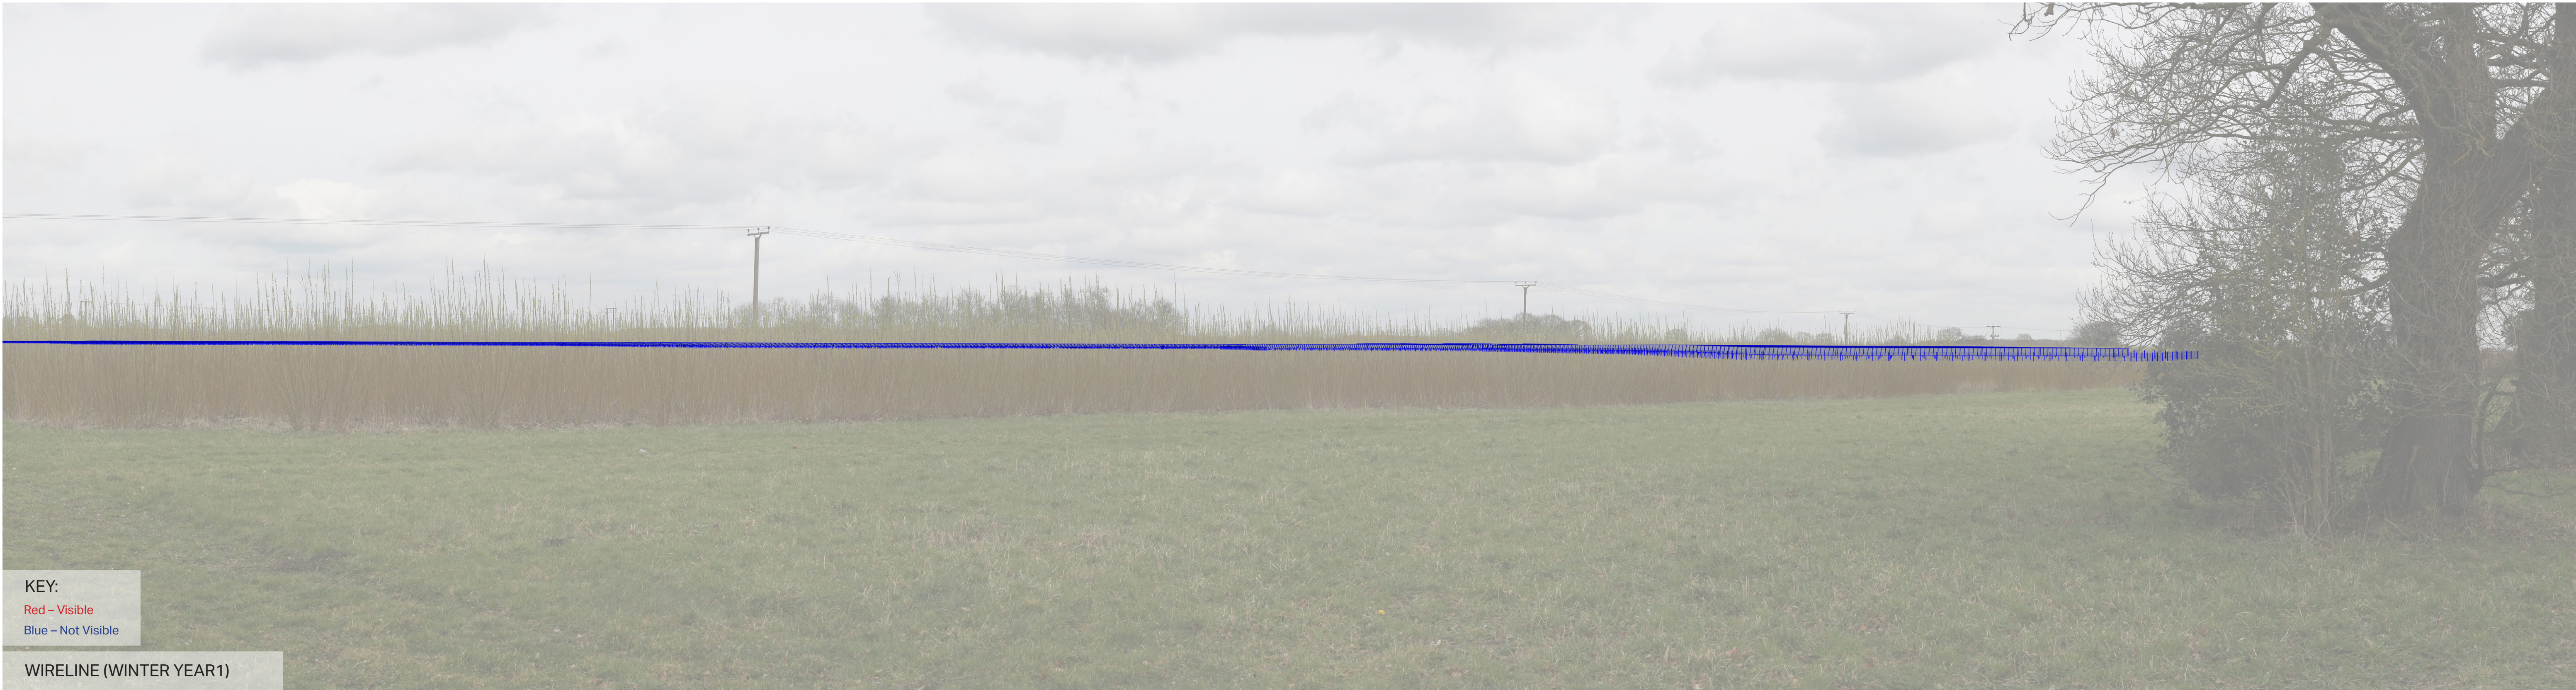

BASELINE (WINTER)

AECOM Delivering a better world

Visualisation Type: 4
 Projection: Cylindrical
 Enlargement Factor: 96%
 Paper Size: A1
 Date / Time: 15/03/2023, 13:14

Camera: Canon EOS 5D MkIII
 Lens: Canon EF50mm f/1.8 STM
 Horizontal Field of View: 90°
 Direction of View: North East
 Location: E472149 N429725

Eye level: 6.8m
 Height of Camera: 1.6m

Note:
 Images to be viewed at a comfortable arm's length.

East Yorkshire Solar Farm
 Viewpoint 2: Hull Road, Newsholme and PRoW (WRESF06)
 Figure 10-39 (a)

KEY:
 Red – Visible
 Blue – Not Visible

WIRELIN (WINTER YEAR1)

AECOM Delivering a better world

Visualisation Type: 4
 Projection: Cylindrical
 Enlargement Factor: 96%
 Paper Size: A1
 Date / Time: 15/03/2023, 13:14

Camera: Canon EOS 5D MkIII
 Lens: Canon EF50mm f/1.8 STM
 Horizontal Field of View: 90°
 Direction of View: North East
 Location: E472149 N429725

Eye level: 6.8m
 Height of Camera: 1.6m

Note:
 Images to be viewed at a comfortable arm's length.

East Yorkshire Solar Farm
 Viewpoint 2: Hull Road, Newsholme and PRoW (WRESF06)
 Figure 10-39 (c)

KEY:
 Red - Visible
 Blue - Not Visible